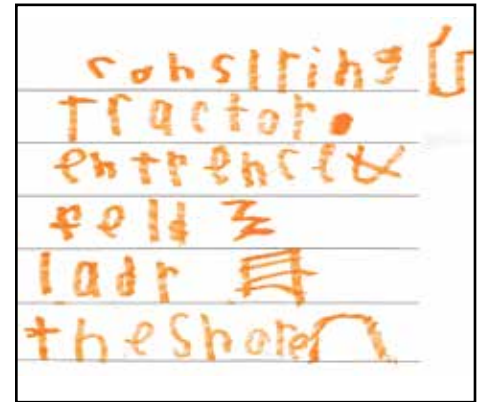

**Favorite camp activity?**

Zip line.

**Favorite animal?**

Cheetah.

**Least favorite thing at camp?**

Rain.

Drawing by Ricardo (Bear Cubs)

Drawing of Slither vs. Among Us by Logan B. The winner is Among Us!